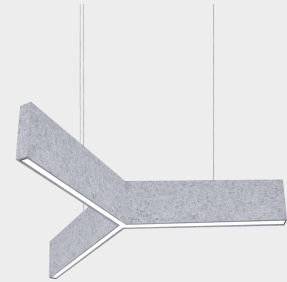

AKUSTISK VARFÖR SERIES

Type:

Project:

Part Number:

Features:

- *Acoustic Suspended*
- *Acoustic Direct, Direct/Indirect, optics*
- *CETL Certified*
- *5 Year Warranty*
- *90+ CRI*
- *Colour temp available: 30K, 35K, 40K*
- *0-10V Dimming*
- *Damp Location Rated*