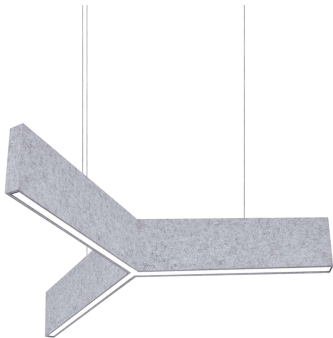

AKUSTISK VARFÖR SERIES

Type:

Project:

Part Number:

Features:

- *Acoustic Suspended*
- *Acoustic Direct, Direct/Indirect, optics*
- *CETL Certified*
- *5 Year Warranty*
- *90+ CRI*
- *Colour temp available: 30K, 35K, 40K*
- *0-10V Dimming*
- *Damp Location Rated*