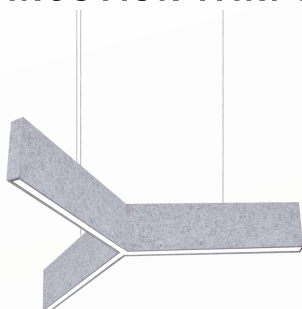

AKUSTISK VARFÖR SERIES

Ordering information

MODEL	WATTS	CONFIGURATION	MOUNTING	CCT	DISTRIBUTION	VOLTAGE	FINISH COLOUR	DIMMING
AK-VARFÖR	40W/50W*	ACO - ACOUSTIC	SP - SUSPENDED	30K	D - DIRECT	UNV - 120V	WH - WHITE	D - 0-10V DIMMING
	80W/100W*	BLANK - STANDARD		35K	D/I - DIRECT/INDIRECT		BK - BLACK	
	120W/140W*			40K			NSAC-XXX-XXX**	

*WATTAGE IS FOR D/I - DIRECT/INDIRECT OPTION ONLY - 50W(35W DIRECT/15W INDIRECT) 80W (70W DIRECT/30W INDIRECT) 140W (100W DIRECT/40W INDIRECT)

**WH/BK IS THE STANDARD FINISH - NSAC CODES BELOW DENOUCE FINISH COLOUR